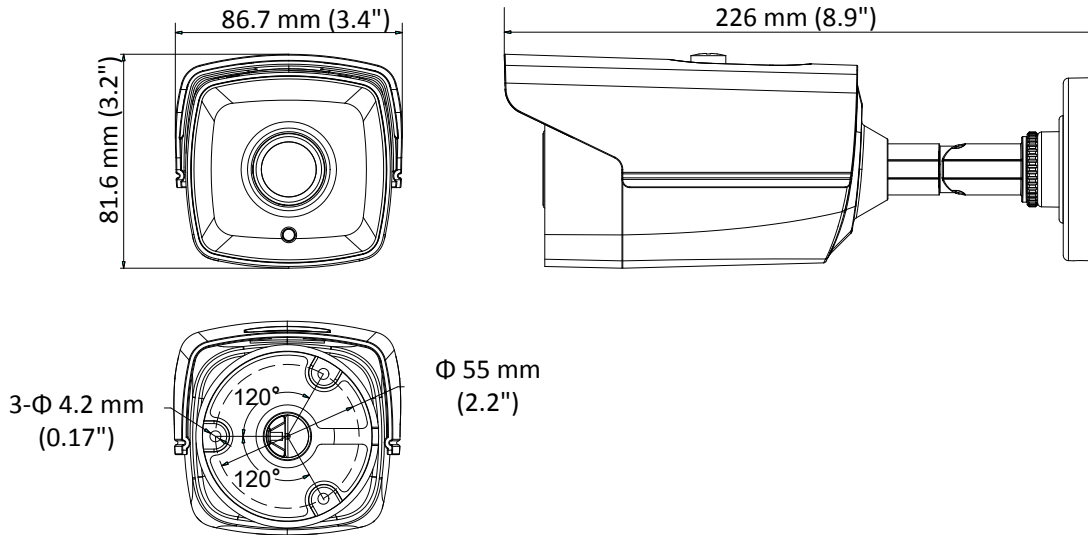

Order Models

DS-2CE16D8T-IT1E

* PoC function is only available when cooperating with DS-1TPXXX.

Dimension

Accessory

Distributed by